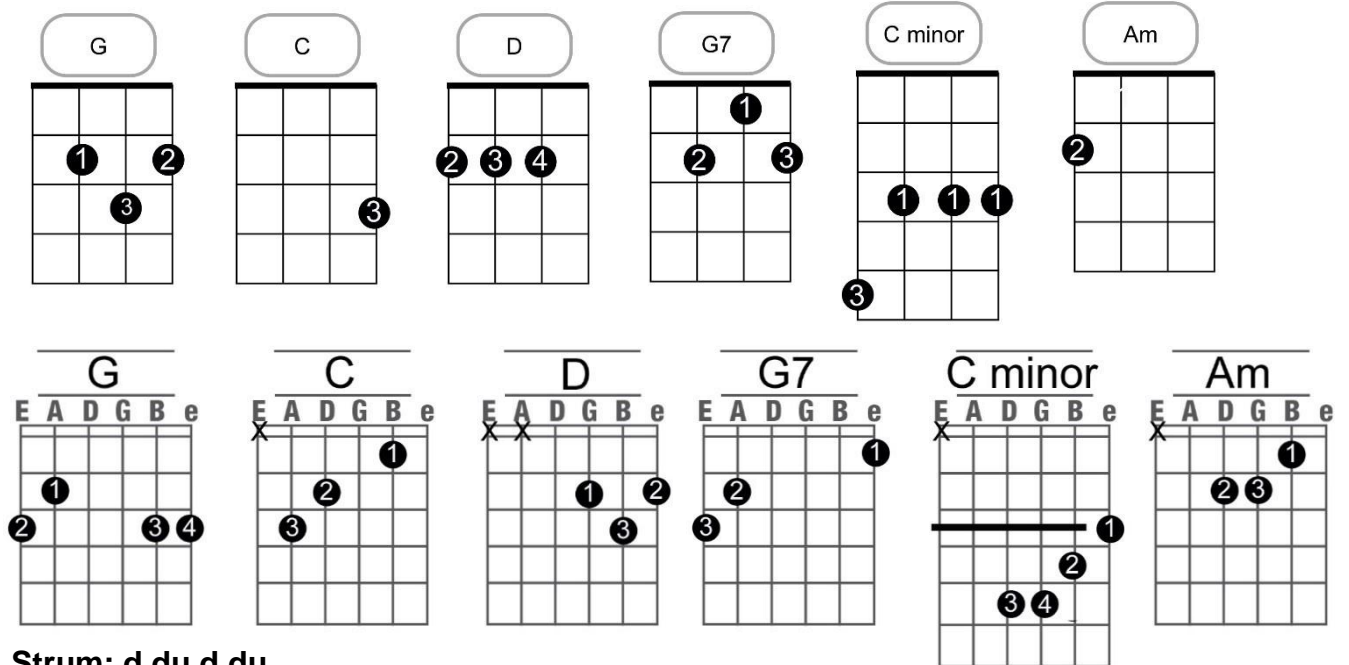

# Baby, I Love You- The Ronettes

Strum: d du d du

## Verse 1

G/// C// D// G/// C// D//  
-- Have I ever told you, -- how good it feels to hold you  
G/// C// D// G/// C// D//  
-- It isn't easy to explain  
G/// G7/// C/// Cm///  
-- And though I'm really trying, - - I think I may start crying  
G/// G/// Am///  
-- My heart can't wait another day  
D///

### Chorus

**G//// C// D//**

Baby - Baby I love you (Come on baby)

**G//// C// D//**

-- Baby I love you (Oh-ee baby)

**G//// C// D// G\* C// D// G(stop)**

-- Baby I love you, - woa-oh, woa-oh oh oh oh  
(baby I love only you)