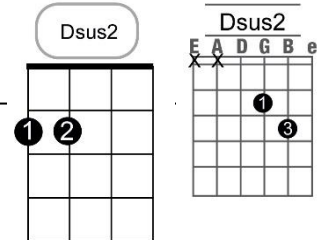

Baby Can I Hold You – Tracy Chapman

Notes: original key

Strum: d d d du d d d du – light strumming

Intro

D/// **A7sus4**/// **A7**///
D/// **A7sus4**/// **A7***

Verse 1

D/// **A7sus4**/// **A7**/// **Em7**///

OPTIONAL REFINEMENT- whenever there is a D chord, in fact what happens is:

D/// **Dsus2**/// **D**///

Verse 2

D/// **A7sus4**/// **A7**/// **Em7**///

Forgive me - - - is all that you can't say

A/// **A7**/// **D**///

Em7/// **G**/// **Bm7**/// **A**/// **D**///

Maybe if I told you the right words - ooh, at the right time - - you'd be mine

Em7/// **G**/// **A**///

Verse 3

D//// **A7sus4// A7//** **Em7////**

I love you - - - is all that you can't say

Em7// **G//** **D***

- - - you'd be mine