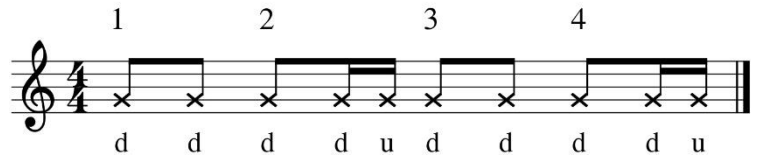

Baby Can I Hold You – Tracy Chapman

Notes: original key

Strum: d d d du d d d du – light strumming

Intro

D/// **A7sus4**/// **A7**///
D/// **A7sus4**/// **A7***

Verse 1

D/// **A7sus4**/// **A7**/// **Em7**///

OPTIONAL REFINEMENT- whenever there is a D chord, in fact what happens is:

D/// **Dsus2**/// **D**///

Verse 2

D/// **A7sus4**/// **A7**/// **Em7**///

Forgive me - - - is all that you can't say

A/// **A7**/// **D**///

Em7/// **G**/// **Bm7**/// **A**/// **D**///

Maybe if I told you the right words - ooh, at the right time - - you'd be mine

Em7/// **G**/// **A**///

Verse 3

D//// **A7sus4// A7//** **Em7////**

I love you - - - is all that you can't say