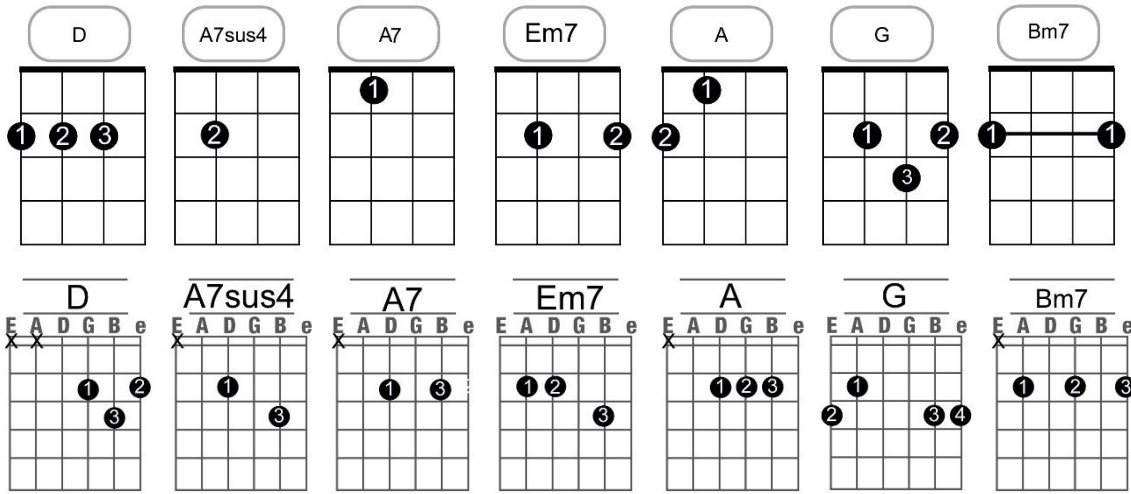

Baby Can I Hold You – Tracy Chapman

Notes: original key

Strum: d d d du d d d du – light strumming

Intro

D/// **A7sus4**/// **A7**///
D/// **A7sus4**/// **A7***

Verse 1

D/// **A7sus4**/// **A7**/// **Em7**///

OPTIONAL REFINEMENT- whenever there is a D chord, in fact what happens is:

D/// **Dsus2**/// **D**///

Verse 2

D/// **A7sus4**/// **A7**/// **Em7**///

Forgive me - - - is all that you can't say

A/// **A7**/// **D**///

Em7/// **G**/// **Bm7**/// **A**/// **D**///

Maybe if I told you the right words - ooh, at the right time - - you'd be mine

Em7/// **G**/// **A**///

Verse 3

D//// **A7sus4// A7//** **Em7////**

I love you - - - is all that you can't say