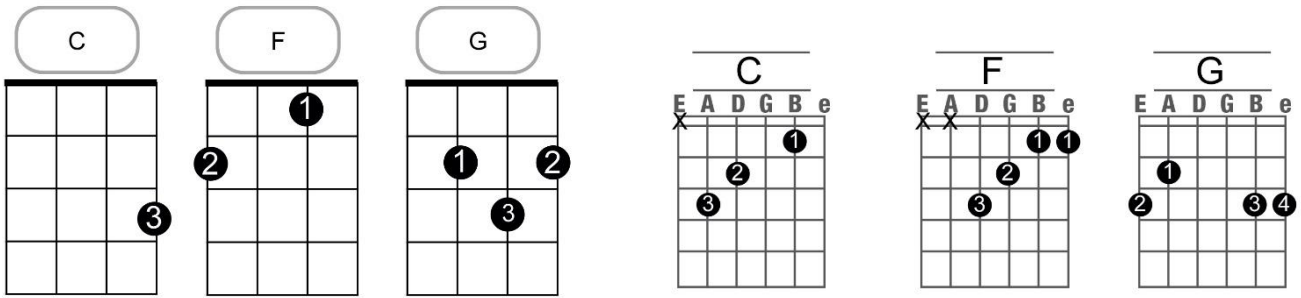

**SUNSHINE SUPERMAN- Donovan**

In 4/4 time    Strumming pattern: d du du du

**Intro (with riff- see separate tab sheet)**

C/// C/// C/// C///  
C/// C///

**Verse 1**

C/// C/// C/// C///  
Sunshine came softly through my - - window today  
C/// C/// C/// C///  
- Could've tripped out easy but I've - - changed my ways  
F/// F/// F/// F///  
- - It'll take time I know it - - but in a while  
C/// C/// C/// C///  
- - You're gonna be mine I know it,- - we'll do it in style  
G/// G/// F/// F/// C///  
'Cause I made my mind up you're going to be mine, I'll tell you right now  
C/// C/// C///  
Any trick in the book now baby - - that I can find

**Verse 2**

C/// C/// C/// C///  
- Everybody's hustlin' just to - have a little scene  
C/// C/// C/// C///  
- When I say we'll be cool I think that - - you know what I mean  
F/// F/// F/// F///  
- - we stood on the beach at sunset,- do you remember when?  
C/// C/// C/// C///  
- - I know a beach where baby - - it never ends  
G/// G/// F/// F///  
When you've made your mind up, forever to be mine  
C/// C/// C/// C///  
- - I'll pick up your hand and slowly - blow your little mind  
G/// G/// F/// F/// C///  
'Cause I made my mind up you're going to be mine, I'll tell you right now  
C/// C/// C///  
Any trick in the book now baby - - that I can find