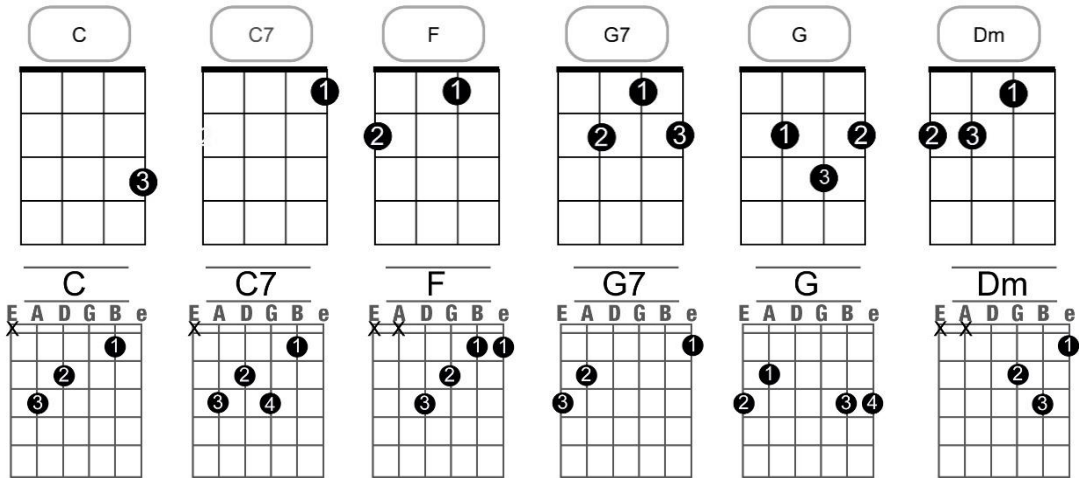

Song Sung Blue- Neil Diamond

Notes: original key

Strum: d du du du (swung)

Intro

C/// **C7**/// **F**/// **G7**///

Verse 1

C/// **C**/// **G**/// **G**///

Song sung blue, everybody knows one

G7/// **G7**/// **C**/// **C**///

Song sung blue, every garden grows one

Refrain

C7/// **C7**/// **C7**/// **F**/// **F**///

- - Me and you are subject to the blues now and then

G/// **G**/// **C**/// **C**///

Verse 3

C//// C//// G//// G////

Song sung blue, weeping like a willow

G7//// G7//// C//// C////

Song sung blue, sleeping on my pillow

Refrain

C7//// C7//// C7// F//// F////

- - Funny thing, but you can sing it with a cry in your voice

C//// C//// G//// G////

Song (song) sung (sung) blue

G7//// G7//// C*

Song (song) sung (sung) blue

swung

T
A
B