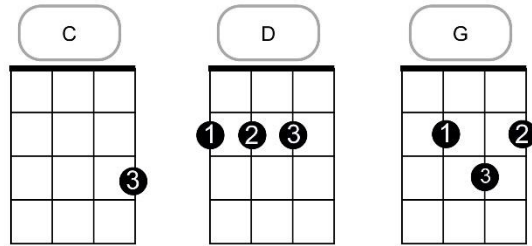

A Message To You Rudy – as done by The Specials

Note: the original Specials version uses the chords C, F and G

Strum: try to accent the off beat
Have a go at: du udu u
If that needs practice then d du udu will work

these are the principal off-beats

Intro

G/// C// D//
G/// C// D//
G/// C// D//
G/// C// D//

tab in here

Verse 1

G/// C// D//
Stop your messing around (ah-ah-ah)
G/// C// D//
Better think of your future (ah-ah-ah)
G/// C// D//
Time you straighten right out (ah-ah-ah)
G/// C// D//
Creating problems in town (ah-ah-ah)

Chorus

G/// C// D// G/// C// D//

Rudy - a message to you, Rudy- a message to you

Link

G/// C// D//
G/// C// D//

Instrumental break

G/// C// D//
G/// C// D//
G/// C// D//
G/// C// D//

Verse 3

Chorus

G/// C// D// G/// C// D//

Rudy - a message to you, Rudy- a message to you

G/// C// D// G/// C// D//

Rudy – oh it’s a message to you, Rudy- yeah it’s a message to you

(intro tab in here)

G/// C// D// G/// C// D//