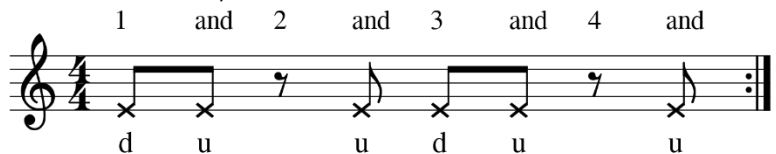

A Message To You Rudy – as done by The Specials

Note: the original Specials version uses the chords C, F and G

Strum: try to accent the off beat
Have a go at: du udu u
If that needs practice then d du udu will work

these are the principal off-beats

Intro

G/// C// D//
G/// C// D//
G/// C// D//
G/// C// D//

tab in here

Verse 1

G/// C// D//
Stop your messing around (ah-ah-ah)
G/// C// D//
Better think of your future (ah-ah-ah)
G/// C// D//
Time you straighten right out (ah-ah-ah)
G/// C// D//
Creating problems in town (ah-ah-ah)