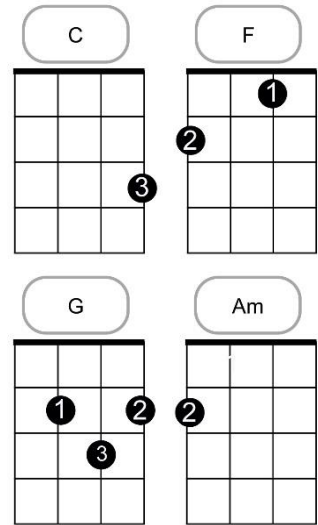

GO YOUR OWN WAY- Fleetwood Mac

Strum- d du udu

Intro

C/// C///

Verse 1

C/// C/// C/// G///

--Loving you, --isn't the right thing to do

F/// F/// F/// C///

--How can I --ever change things, that I feel

C/// C/// C/// G///

--If I could, --maybe I'd give you my world

F/// F/// F/// C///

--How can I, --when you won't take it from me

Chorus

Am/// F/// G/// G///

---You can go your own way, go your own

Am/// F/// G/// G///

Way, You can call it another lonely day

Instrumental 2

Am/// F/// G/// G///

Am/// F/// G/// G///

Am/// F/// G/// G///

---You can go your own way, go your own

Am/// F/// G/// G///