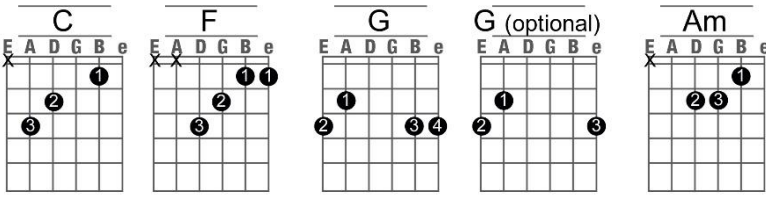

GO YOUR OWN WAY- Fleetwood Mac

Strum- d du udu

Intro

C/// C///

Verse 1

C/// C/// C/// G///

--Loving you, --isn't the right thing to do

F/// F/// F/// C///

--How can I --ever change things, that I feel

C/// C/// C/// G///

--If I could, --maybe I'd give you my world

F/// F/// F/// C///

--How can I, --when you won't take it from me

Chorus

Am/// F/// G/// G///

---You can go your own way, go your own

--Packing up, --shacking up's all you wanna do

C/// C/// C/// G///

--If I could, --maybe I'd give you my world

F/// F/// F/// C///

--Open up, --everything's waiting for you

Chorus

Am/// F/// G/// G///

---You can go your own way, go your own