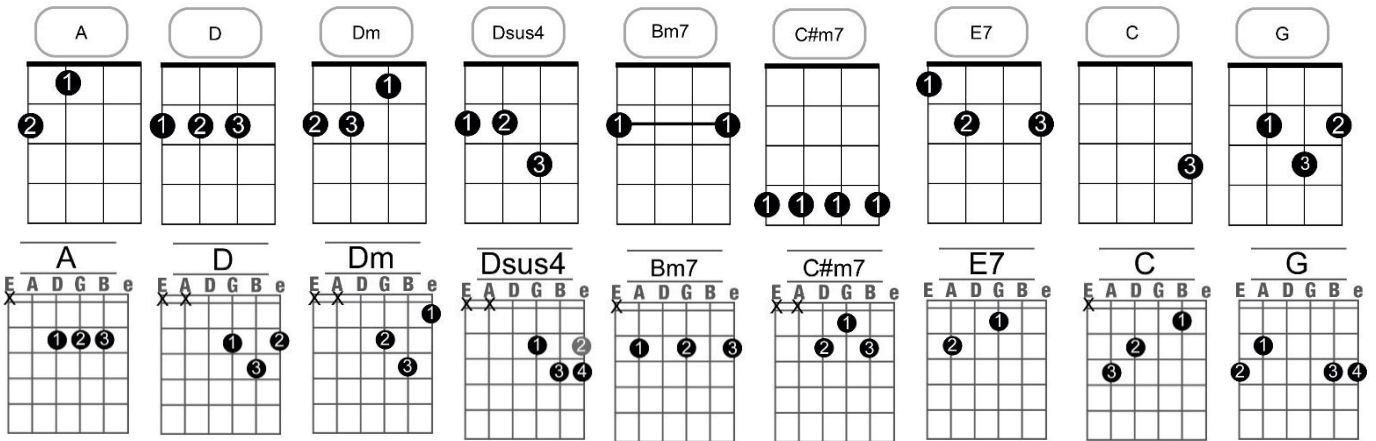

Forever In Blue Jeans- Neil Diamond

(NB: E and E7 interchangeable)

Interjections during the A A D D sections

Strum: du du du du (emphasis on beats 2 and 4)

Intro

A/// A/// D/// D///
 A/ Bm7// C#m7// E// A/// E/ D/ C/ E/

Verse 1

A/// A/// D///
 Money talks - but it don't sing and dance and it don't walk
 D/// A/ Bm7// C#m7// E//
 - And long as I can have you here with me, I'd much rather be
 A/// E/ D/ C/ E/
 Forever in blue jeans

A/// A/// D///
 Honey's sweet- but it ain't nothin' next to baby's treat
 D/// A/ Bm7// C#m7// E//
 - And if you pardon me, I'd like to say, we'll do okay
 A/// A///
 Forever in blue jeans

Bridge

A/// A/// A7// D// (pushed) Dm// A///
 Maybe tonight, - - maybe tonight, by the fire all alone you and I
 A/// G// D// Dsus4// E/// E///
 - - Nothing around but the sound of my heart and your sighs