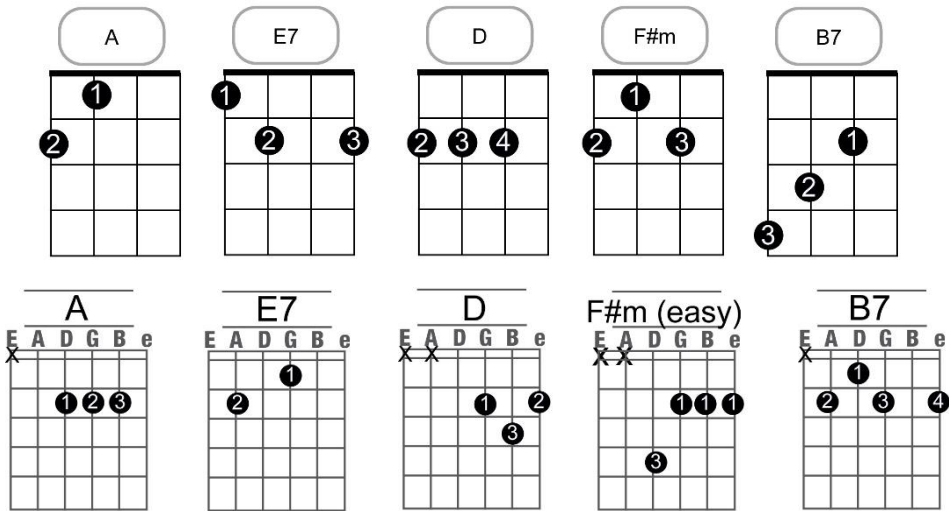

Rock 'N' Roll Is King- ELO

Intro

A/// A/// A// A///

Verse 1

A/// A/// A/// A///
 Well...listen everybody let me tell you 'bout the rock 'n' roll
 A/// A/// E7/// E7///
 Ah ..feel that rhythm and it's really gonna thrill your soul
 D/// D/// A/// A///
 She said come along with me, to a land of make believe
 A/// E7/// A/// A///
 She said wamalama bamalama, rock 'n' roll is king

Verse 2

A/// A/// A/// A///
 She loves that rock 'n' roll and she plays it all night long
 A/// A/// E7/// E7///
 That's all she ever tells me when I call her on the telephone
 D/// D/// A/// A///
 She says you feel that jumpin' beat, and you get up on your feet
 A/// E7/// A/// A*
 She said wamalama bamalama, rock 'n' roll is king

Middle 8

D/// A///
 Oh, let the guitars play
 E7/// A///
 Play for me, play for me
 D/// A///
 Oh, let that song ring out
 B7/// E7*(2,3,4, 1,2,3)
 That's how it's meant to be

Verse 3

Well, it rolls like a train that's comin' on down the track
She rolled over Beethoven and she gave Tchaikovsky back
Ah, she loves that drivin' beat, she goes dancin' on down the street
She said wamalama bamalama, rock 'n' roll is king (woo let's go!)

Verse 3

Well . . when she comes around and I'm listenin' to the radio
She says you can't do that 'cause all I wanna do is rock 'n' roll
Now here I'm gonna stay where that music starts to play
She said wamalama bamalama, rock 'n' roll is king
Oh yeah.. wamalama bamalama, rock 'n' roll is king
Ah ah. . .wamalama bamalama, rock 'n' roll is king