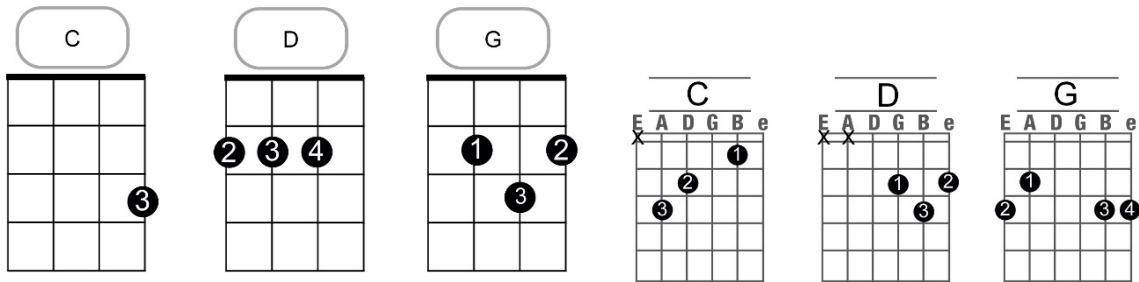

MR TAMBOURINE MAN - Bob Dylan

Strum: d du udu

CHORUS

C/// D/// G/// C///
 Hey! Mr Tambourine Man, play a song for me
G/// C/// D/// D///
 I'm not sleepy and there is no place I'm going to
C/// D/// G/// C///
 Hey! Mr Tambourine Man, play a song for me
G/// C/// D/// G///
 In the jingle jangle morning I'll come followin' you

VERSE 1

C/// D/// G/// C///
 Take me on a trip upon your magic swirling ship,
G/// C///
 Oh my senses have been stripped,
G/// C///
 And my hands can't feel to grip,
G/// C///
 And my toes to numb to step,
G/// C/// D/// D///
 Wait only for my boot heels to be wanderin'.
C/// D/// G/// C///
 I'm ready to go anywhere, I'm ready for to fade
G/// C/// G/// C///
 onto my own parade, cast your dancing spell my way,
C/// D/// D///
 I promise to go under it.

VERSE 2

 C//// D//// G//// C////
Though I know that evening's empire has re-turned into sand
G//// C////
Vanished from my hand
 G//// C//// D//// D////
Left me blindly here to stand but still not sleeping
 C//// D//// G//// C////
My weariness am-azes me, I'm branded on my feet
G//// C////
I have no one to meet
 G//// C//// D//// D////
And the ancient empty street's too dead for dreaming