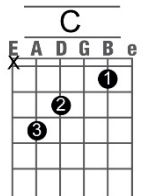

You'll not see nothing like the mighty Quinn

G/// **D**// **G**//

Come all without, come all within

G// **D**// **C**// **G**//

You'll not see nothing like the mighty Quinn

*actually a bass descent G, F#, E, back to G

Chorus

G/// **D**// **G**//
Come all without, come all within
(just sing the song!) (everybody)
G// **D**// **C**// **G**//
You'll not see nothing like the mighty Quinn *(I wanna here you sing!)*
G/// **D**// **G**//
Come all without, come all within *(here he comes now)*
G// **D**// **C**// **G**//
You'll not see nothing like the mighty Quinn *(everybody sing)*

Chorus

G/// **D**// **G**//
Come all without, come all within
(just sing the song!) (everybody)
G// **D**// **C**// **G**//
You'll not see nothing like the mighty Quinn *(I wanna here you sing!)*
G/// **D**// **G**//
Come all without, come all within *(here he comes now)*
G// **D**// **C**// **G**//
You'll not see nothing like the mighty Quinn

Outro

G// **D**// **C**// **G***

The musical notation consists of three staves. The top staff is a treble clef staff with a 4/4 time signature, showing a melody of quarter and eighth notes. The middle staff is a guitar tablature staff with fret numbers 5, 5, 5, 7, 5, 7, 5, 7, 7, 7, 7, and a final bar line. The bottom staff is another guitar tablature staff with fret numbers 3, 3, 3, 5, 3, 4, 2, 5, 5, 5, and a final bar line.