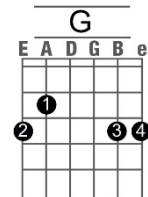

Verse 1

G// **C**// **G**// **C**//

Everybody's building ships and boats

G// **C**// **G**// **C**//

- some are building monuments, others jotting down notes

G// **C**// **G**// **C**//

- Everybody's in despair - every girl and boy

G* **D*** **C*** **G***

But when Quinn the Eskimo gets here, everybody's gonna jump for joy