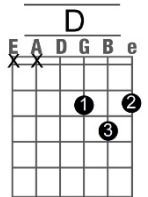

Link

G// **D**// **C**// **G**//