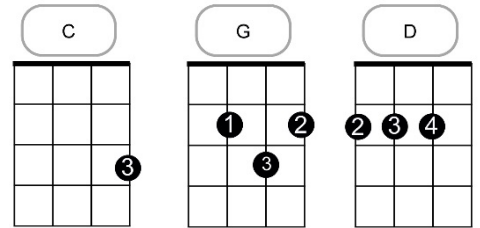

The Mighty Quinn- Bob Dylan/Manfred Mann

STRUM d d d du ud d

Intro

Solo riff

Chorus

G/// **D**// **G**//

Come all without, come all within

G// **D**// **C**// **G**//

Chorus

G/// **D**// **G**//
Come all without, come all within
(just sing the song!) (everybody)
G// **D**// **C**// **G**//
You'll not see nothing like the mighty Quinn *(I wanna here you sing!)*
G/// **D**// **G**//
Come all without, come all within *(here he comes now)*
G// **D**// **C**// **G**//
You'll not see nothing like the mighty Quinn *(everybody sing)*

Chorus

G/// **D**// **G**//
Come all without, come all within
(just sing the song!) (everybody)
G// **D**// **C**// **G**//
You'll not see nothing like the mighty Quinn *(I wanna here you sing!)*
G/// **D**// **G**//
Come all without, come all within *(here he comes now)*
G// **D**// **C**// **G**//
You'll not see nothing like the mighty Quinn

Outro

G// **D**// **C**// **G***

The musical notation consists of three staves. The top staff is a treble clef staff with a 4/4 time signature, showing a melody of quarter and eighth notes. The middle staff is a guitar tablature staff with fret numbers 5, 5, 5, 7, 5, 7, 5, 7, 7, 7, 7, and a final bar line. The bottom staff is another guitar tablature staff with fret numbers 3, 3, 3, 5, 3, 4, 2, 5, 5, 5, and a final bar line.