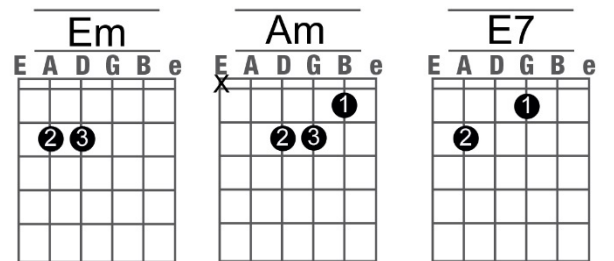

I'll Find My Way Home- Jon and Vangelis

Strum: d du udu

Intro

C/// C/// C/// C///

Verse 1

C// G// F// G//

You ask me where to begin

C// G// F// G//

My sun shall rise in the east

C// G// F// G//

So shall my heart be at peace

C// G// F// G//

And if you're asking me when

C// G// F// G//

I'll say it starts at the end

Chorus

Em// Am// F// G//

You know your will to be free

C// G// F// G//

Is matched with love secretly

Em// Am// F// G//

And talk will alter your prayer

C// G// F// G//

Somehow you'll find you are there

Verse 2

C// G// F// G//

Your friend is close by your side

C// G// F// G//

And speaks in far ancient tongue

C// G// F// G//
A seasons wish will come true
C// G// F// G//
All seasons begin with you

Chorus

Em// Am// F// G//
A world we all come from
E7// Am// Am////
A world we melt into one
F// C// F// G//
Just hold my hand and we're there
G// C// F// G//
Somehow we're going somewhere
G// C// F// G//
Somehow we're going somewhere