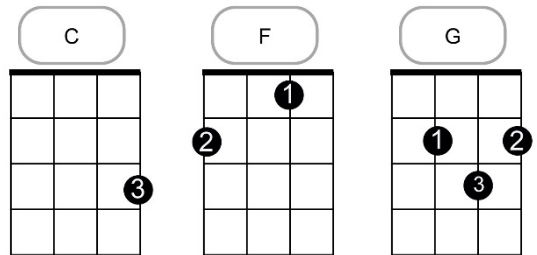

I'll Find My Way Home- Jon and Vangelis

Strum: d du udu

Intro

C/// C/// C/// C///

Verse 1

C// G// F// G//

You ask me where to begin

C// G// F// G//

My sun shall rise in the east

C// G// F// G//

So shall my heart be at peace

C// G// F// G//

And if you're asking me when

C// G// F// G//

I'll say it starts at the end

Chorus

Em// Am// F// G//

You know your will to be free

C// G// F// G//

Is matched with love secretly

Em// Am// F// G//

And talk will alter your prayer

C// G// F// G//

Somehow you'll find you are there

Verse 2

C// G// F// G//

Your friend is close by your side

C// G// F// G//

And speaks in far ancient tongue

C// G// F// G//
A seasons wish will come true
C// G// F// G//
All seasons begin with you

Chorus

Em// Am// F// G//
A world we all come from
E7// Am// Am////
A world we melt into one
F// C// F// G//
Just hold my hand and we're there
G// C// F// G//
Somehow we're going somewhere
G// C// F// G//
Somehow we're going somewhere