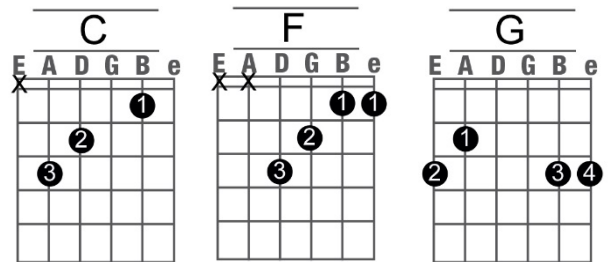

I'll Find My Way Home- Jon and Vangelis

Strum: d du udu

Intro

C/// C/// C/// C///

Verse 1

C// G// F// G//

You ask me where to begin

C// G// F// G//

My sun shall rise in the east

C// G// F// G//

So shall my heart be at peace

C// G// F// G//

And if you're asking me when

C// G// F// G//

I'll say it starts at the end

Chorus

Em// Am// F// G//

You know your will to be free

C// G// F// G//

Is matched with love secretly

Em// Am// F// G//

And talk will alter your prayer

C// G// F// G//

Somehow you'll find you are there

Verse 2

C// G// F// G//

Your friend is close by your side

C// G// F// G//

And speaks in far ancient tongue

C// G// F// G//
A seasons wish will come true
C// G// F// G//
All seasons begin with you

Chorus

Em// Am// F// G//
A world we all come from
E7// Am// Am////
A world we melt into one
F// C// F// G//
Just hold my hand and we're there
G// C// F// G//
Somehow we're going somewhere
G// C// F// G//
Somehow we're going somewhere