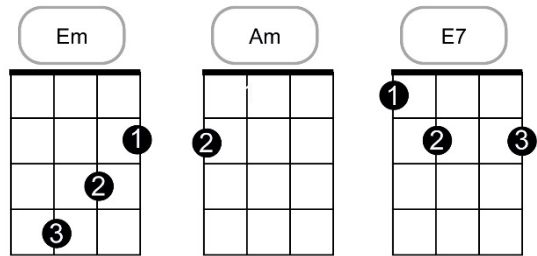

I'll Find My Way Home- Jon and Vangelis

Strum: d du udu

Intro

C/// C/// C/// C///

Verse 1

C// G// F// G//

You ask me where to begin

C// G// F// G//

My sun shall rise in the east

C// G// F// G//

So shall my heart be at peace

C// G// F// G//

And if you're asking me when

C// G// F// G//

I'll say it starts at the end

Chorus

Em// Am// F// G//

You know your will to be free

C// G// F// G//

Is matched with love secretly

Em// Am// F// G//

And talk will alter your prayer

C// G// F// G//

Somehow you'll find you are there

Verse 2

C// G// F// G//

Your friend is close by your side

C// G// F// G//

And speaks in far ancient tongue

C// G// F// G//
A seasons wish will come true
C// G// F// G//
All seasons begin with you

Chorus

Em// Am// F// G//
A world we all come from
E7// Am// Am////
A world we melt into one
F// C// F// G//
Just hold my hand and we're there
G// C// F// G//
Somehow we're going somewhere
G// C// F// G//
Somehow we're going somewhere