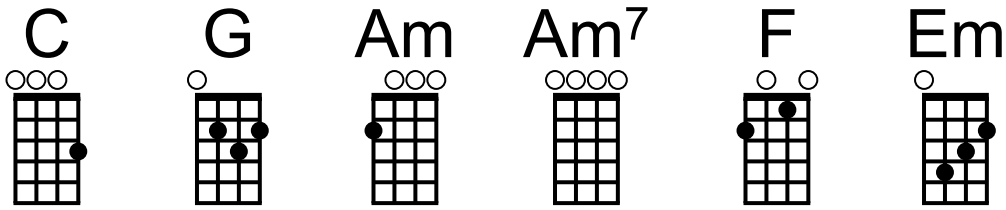

CAN'T HELP FALLING IN LOVE WITH YOU (Andy Williams Version)

VERSE 1

C* **G*** **Am*** **Am7***
Wise - - - men - - - say
F* **C*** **G* G***
Only fools - - - rush - - - in
F* G* Am* F* F* F*
But I - - - can't - - - help - - - fall - ing in
C* G* C* C*
Love - - - with - - - you

VERSE 2

C//// G//// Am//// Am7////
Shall - - - I - - - stay
F//// C//// G//// G////
Would it be - - - a - - - sin
F//// G//// Am//// F* F* F*
If I - - - can't - - - help - - - fall - ing in
C//// G//// C//// C////
Love - - - with - - - you

MIDDLE 8

Em//// Am////
Like a river flows
Em//// Am////
Surely to the sea
Em//// Am////
Darling so it goes
Dm//// Dm//// F//// G////
Some things - - - are meant to be

VERSE 3

C/// **G**/// **Am**/// **Am7**///

Love - - - with - - - you

(Strum each chord once - lightly)

G* **A*** **Bm*** **G*** **G*** **G***

For I - - - can't - - - help - - - fall - ing in

D* **A*** **D*** (**one strum to end**)

Love - - - with - - - you